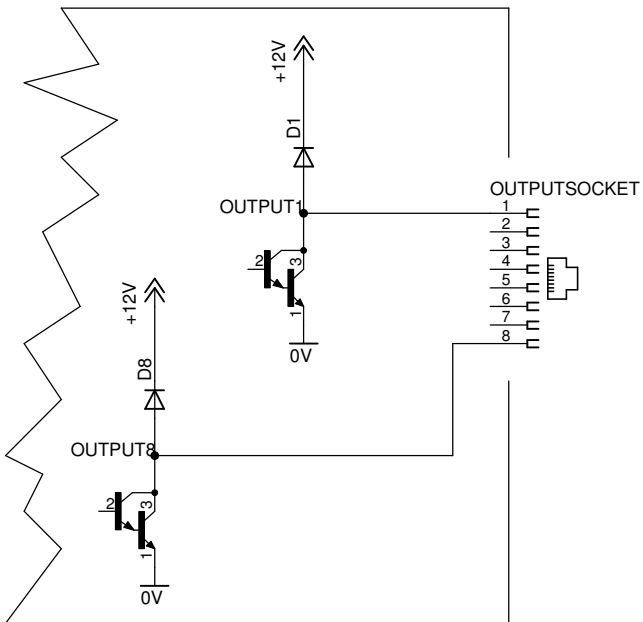

Typical Connections

Driving Korry Indicators (28V)