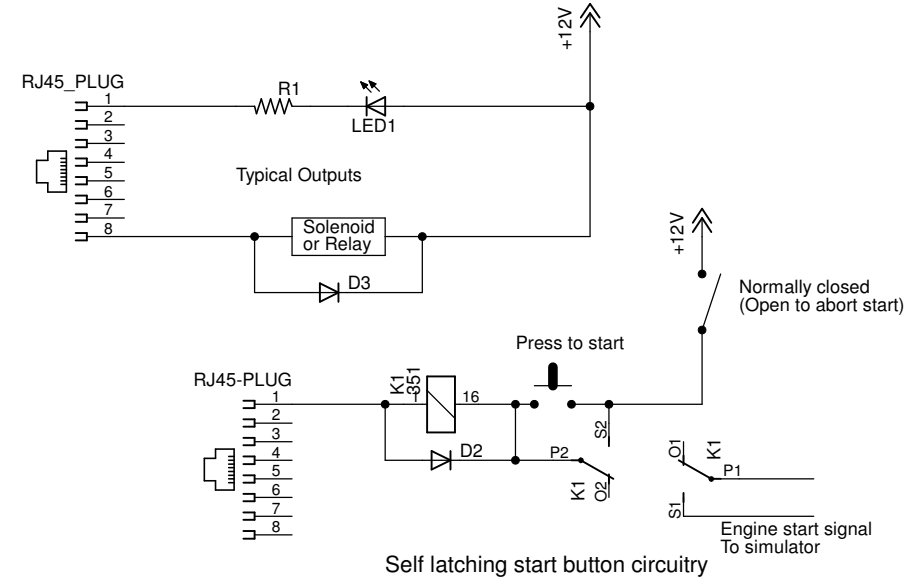

Typical Connections

Driving Korry Indicators (28V)