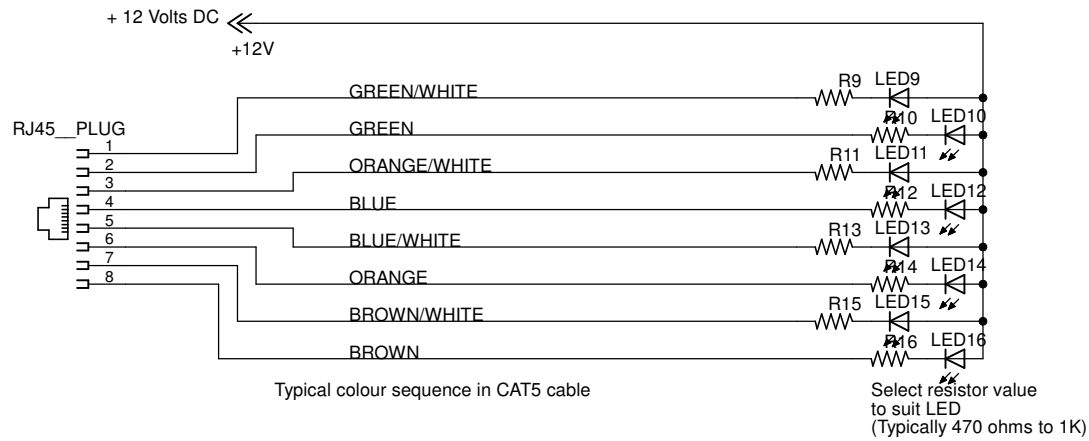

Typical Connections

Driving Korry Indicators (28V)